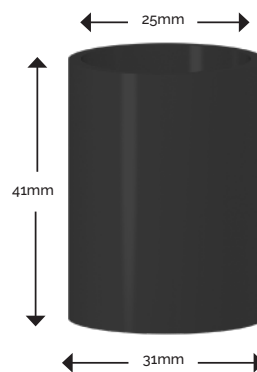

FLEXIBLE BEND 1M

(ABSg031 - 25mm)

BISSON
THE PIPE FITTINGS EXPERTS

Soft PVC hose with embedded steel wire reinforcement. Very flexible, strong, abrasion resistant, smooth inside and outside.

Installation Instructions:

Do not paint. Keep pipe clean and free from dust. Do not install in direct sunlight. Only install with approved pipe. Do not use solvents to clean, only soapy water.

Temperature range -20°C to 70°C.

PART NO.:
ABSg031 - 25mm

FITTINGS COLOUR:
Grey

PIPE COLOUR:
Transparent

DIAMETER TOLERANCE:
+ / - 0.15mm'

Jointing Socket Side Elevation

Jointing Socket Front Elevation