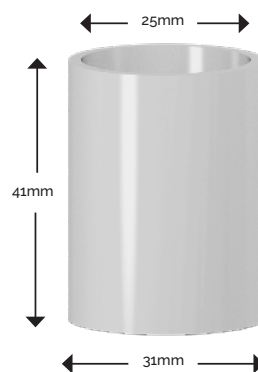

FLEXIBLE BEND 30CM

(WHABS030 - 25mm)

BISSON
THE PIPE FITTINGS EXPERTS

Soft PVC hose with embedded steel wire reinforcement. Very flexible, strong, abrasion resistant, smooth inside and outside.

Installation Instructions:

Do not paint. Keep pipe clean and free from dust. Do not install in direct sunlight. Only install with approved pipe. Do not use solvents to clean, only soapy water.

Temperature range -20°C to 70°C.

PART NO.:
WHABS030 - 25mm

FITTINGS COLOUR:
White

PIPE COLOUR:
Transparent

DIAMETER TOLERANCE:
+ / - 0.15mm'

Jointing Socket Side Elevation

Jointing Socket Front Elevation