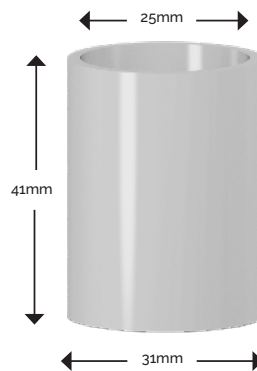

FLEXIBLE BEND 12CM

(WHABS032 - 25mm)

BISSON
THE PIPE FITTINGS EXPERTS

Soft PVC hose with embedded steel wire reinforcement. Very flexible, strong, abrasion resistant, smooth inside and outside.

Installation Instructions:

Do not paint. Keep pipe clean and free from dust. Do not install in direct sunlight. Only install with approved pipe. Do not use solvents to clean, only soapy water.

Temperature range -20°C to 70°C.

PART NO.:
WHABS032 - 25

FITTINGS COLOUR:
White

PIPE COLOUR:
Transparent

DIAMETER TOLERANCE:
+ / - 0.15mm'

Jointing Socket Side Elevation

Jointing Socket Front Elevation