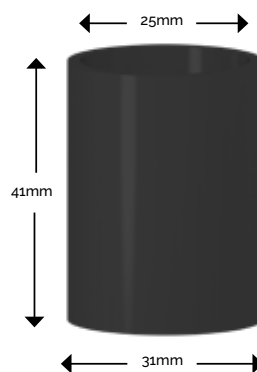

FLEXIBLE BEND 30CM

(ABSBo30 - 25mm)

BISSON
THE PIPE FITTINGS EXPERTS

Soft PVC hose with embedded steel wire reinforcement. Very flexible, strong, abrasion resistant, smooth inside and outside.

Installation Instructions:

Do not paint. Keep pipe clean and free from dust. Do not install in direct sunlight. Only install with approved pipe. Do not use solvents to clean, only soapy water.

Temperature range -20°C to 70°C.

PART NO.:
ABSBo30 - 25mm

FITTINGS COLOUR:
Black

PIPE COLOUR:
Transparent

DIAMETER TOLERANCE:
+ / - 0.15mm'

Jointing Socket Side Elevation

Jointing Socket Front Elevation

← 30cm →

← 30cm →