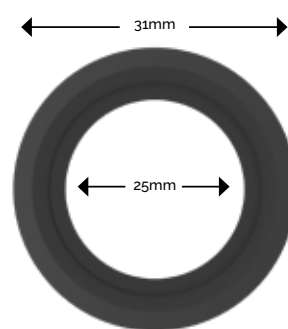

FLEXIBLE BEND 30CM

(ABSBo30 - 25mm)

BISSON
THE PIPE FITTINGS EXPERTS

Soft PVC hose with embedded steel wire reinforcement. Very flexible, strong, abrasion resistant, smooth inside and outside.

Installation Instructions:

FITTINGS COLOUR:
Black

PIPE COLOUR:
Transparent

DIAMETER TOLERANCE:
+ / - 0.15mm'

Jointing Socket Side Elevation

Jointing Socket Front Elevation

← 30cm →

← 30cm →