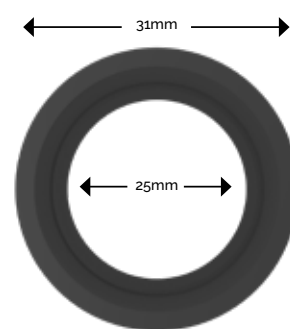

FLEXIBLE BEND 30CM

(ABSLG030 - 25mm)

BISSON
THE PIPE FITTINGS EXPERTS

Soft PVC hose with embedded steel wire reinforcement. Very flexible, strong, abrasion resistant, smooth inside and outside.

Installation Instructions:

Do not paint. Keep pipe clean and free from dust. Do not install in direct sunlight. Only install with approved pipe. Do not use solvents to clean, only soapy water.

Temperature range -20°C to 70°C.

PART NO.:
ABSLG030 - 25mm

FITTINGS COLOUR:
Light Grey

PIPE COLOUR:
Transparent

DIAMETER TOLERANCE:
+ / - 0.15mm'

Jointing Socket Side Elevation

Jointing Socket Front Elevation

← 30cm →

← 30cm →