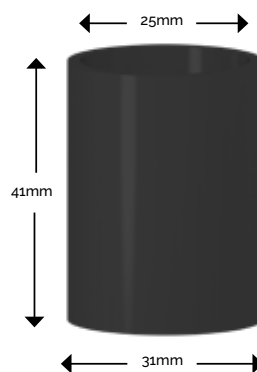

FLEXIBLE BEND 30CM

(ABSLG030 - 25mm)

BISSON
THE PIPE FITTINGS EXPERTS

Soft PVC hose with embedded steel wire reinforcement. Very flexible, strong, abrasion resistant, smooth inside and outside.

Installation Instructions:

Do not paint. Keep pipe clean and free from dust. Do not install in direct sunlight. Only install with approved pipe. Do not use solvents to clean, only soapy water.

Temperature range -20°C to 70°C.

PART NO.:
ABSLG030 - 25mm

FITTINGS COLOUR:
Light Grey

PIPE COLOUR:
Transparent

DIAMETER TOLERANCE:
+ / - 0.15mm'

Jointing Socket Side Elevation

Jointing Socket Front Elevation

← 30cm →

← 30cm →