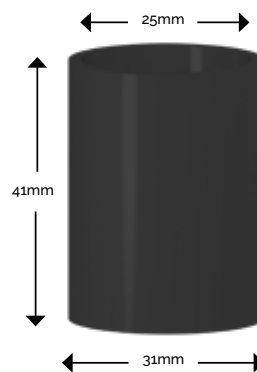

**PART NO.:**  
ABSLG031 - 25mm

**FITTINGS COLOUR:**  
Light Grey

**PIPE COLOUR:**  
Transparent

**DIAMETER TOLERANCE:**  
+ / - 0.15mm'

Jointing Socket Side Elevation

Jointing Socket Front Elevation